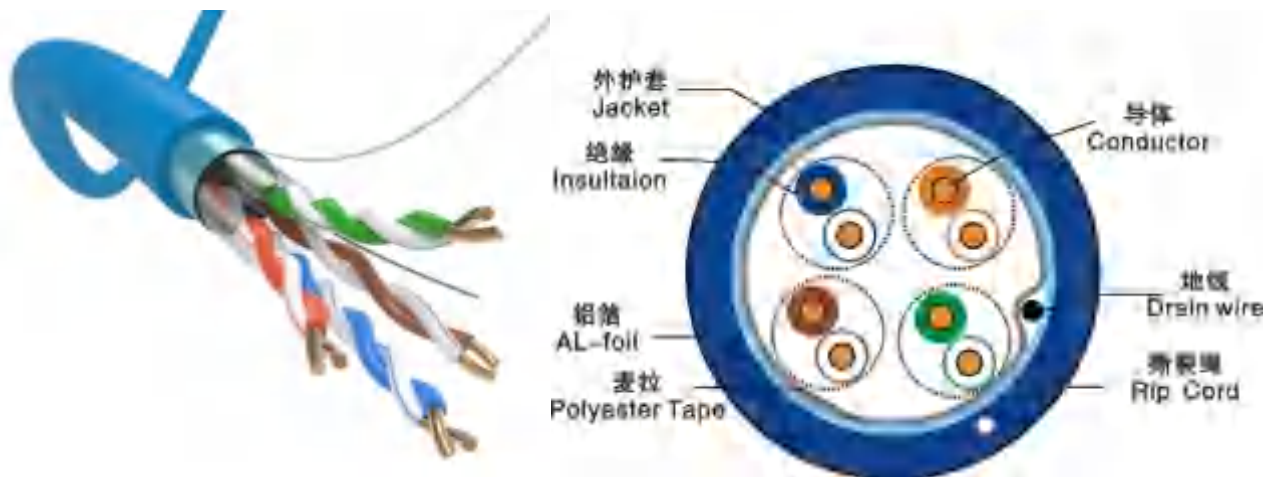

CAT5E UTP CABLE

Item	Indoor UUTP Cat5E Cable 305m
Type	CAT5E
shielding structure	U/UTP
conductor	Bare Copper,24 AWG
Number Of Conductor	4 Pairs
conductor diameter	1/0.45mm, 1/0.46mm,1/0.47mm,1/0.48mm, 1/0.49mm,1/0.50mm,1/0.50mm
Insulation	HDPE
Jacket	PVC,LSZH,PE(outdoor), PVC+PE double sheath
Flame Retardant	cM,CMX,CMR,CMP,Fca,Eca,Dca,Cca,B2ca
color	As client's request
Length	305m/1000ft per pull box
Packing	Pull box, 2 boxes /carton
Test	100% Passed the FLUKE 90M link and 100M channel test
Reference Standard	YD/T1019-2001,ISO/EC 11801,ANSVTIA/EIA-568B,UL444
Certificates	CE,RoHS, ISO9001
customizing	Color of PVC jacket,marking words on cable & customized packaging

CAT5E FTP CABLE

Item	Indoor U/UTP Cat5E Cable 305m
Type	CAT5E
shielding structure	U/UTP
Conductor	Bare Copper,24AWG
Number Of Conductor	4 Pairs
Conductor diameter	1/0.45mm, 1/0.46mm,1/0.47mm,1/0.48mm, 1/0.49mm,1/0.50mm,1/0.50mm
Insulation	HDPE
Jacket	PVC,LSZH,PE(outdoor), PVC+PE double sheath
Flame Retardant	CM,CMX,CMR,CMP,Fca,Eca,Dca,Cca,B2ca
Color	As client's request
Length	305m/1000ft per pull box
Packing	Pull box, 2 boxes carton
Test	100%Passed the FLUKE 90M link and 100M channel test
Reference Standard	YD/T1019-2001,ISOIEC 11801,ANSVTIA/EIA-568B,UL444
certificates	CE, RoHS, ISO9001
customizing	Color of PVC jacket, marking words on cable & customized packaging

CAT5E FTP CABLE

Item	Indoor F/UTP Cat5E Cable 305m
Type	CAT5E
shielding structure	FIUTP
Conductor	Bare Copper,24 AWG
Number Of Conductor	4 Pairs
Conductor diameter	1/0.48mm,1/0.49mm,1/0.50mm,1/0.51mm
Insulation	HDPE
shield	Mylar +AL-foil
Drain wire	0.4mm ,TC,CCA,TCCS
Jacket	PVC,LSZH,PE(outdoor),PVC+PE double sheath
Flame Retardant	CM,CMX,CMR,CMP,Fca,Eca,Dca,Cca,B2ca
Color	As client's request