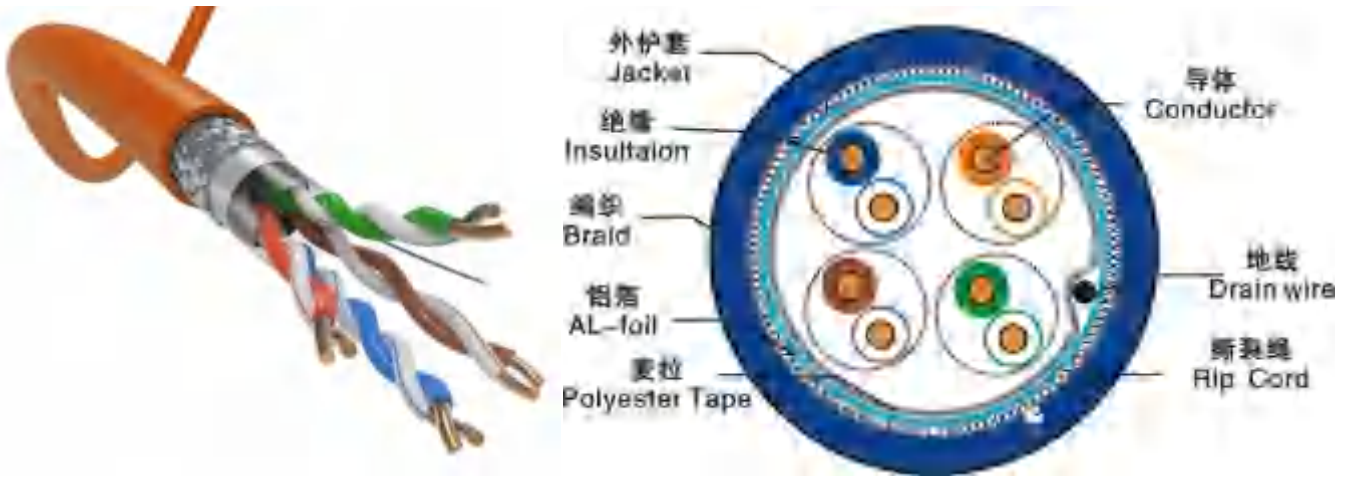

Length	305m(100ft)/Drum
Packing	Wooden spool(wooden drum)
Test	100% Passed the FLUKE 90M link and 100M channel test
Reference Standard	YD/T1019-2001,ISO/IEC 11801,ANSI/TIA/EIA-568B,UL444
Certificates	CE, RoHS, ISO9001
Customizing	Color of PVC jacket, marking words on cable & customized packaging

CAT5E SFTP CABLE

Item	Indoor SF/UTP Cat5E Cable 305m
Type	CAT5E
shielding structure	SF/UTP
Conductor	Bare Copper,24 AWG
Number Of Conductor	4 Pairs
Conductor diameter	1/0.48mm,110.49mm,1/0.50mm,110.51mm
Insulation	HDPE
shield	Mylar +AL-foil
Braiding	64 or 80*0.12mm ALM,0.1mm Tc
Drain wire	0.4mm ,TC,CCA,TCCS
Jacket	PVC,LSZH,PE(outdoor),PVC+PE double sheath
Flame Retardancy	CM,CMX,CMR,CMP,Fca,Eca,Dca,Cca,B2ca
Color	As client's request
Length	305m(100ft)/Drum
Packing	Wooden spool(wooden drum)
Test	100%Passed the FLUKE 90M link and 100M channel test